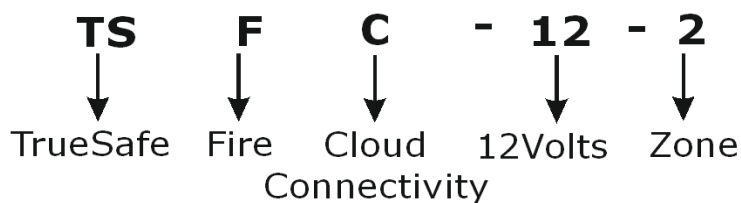

USPs:

- Receive Fire & Fault alerts on your mobile app
- Cloud Connectivity through Wifi
- Attractive Flush mount Plastic enclosure to match your interior
- Saves you on battery cost (Single battery Backup)