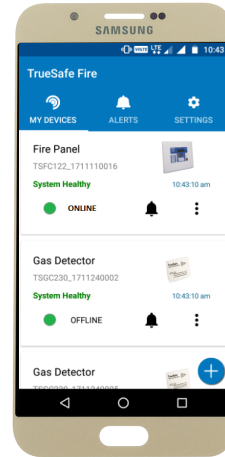

TrueSafe Conventional Fire Alarm Panel with cloud conn TSFC-12-2

Product Description:

TSFC-12-2 is a two zone Fire Alarm Panel with cloud connectivity. This is not like an ordinary panel, it is India's first IoT based Conventional Fire Alarm Panel. This panel is connected with Cloud through WiFi (internet) and stores all fire and fault information on it. We are providing Mobile App along with our system. It is used for monitoring fire panel status on any mobile from anywhere.

It is basically WiFi based conventional system to protect residential as well as commercial premises. It has a potential free relay output (optional) as well as one number of siren output for Fire alarm notification. Other LED indications for sensors are used to indicate Open, Short, Bypass status for user.